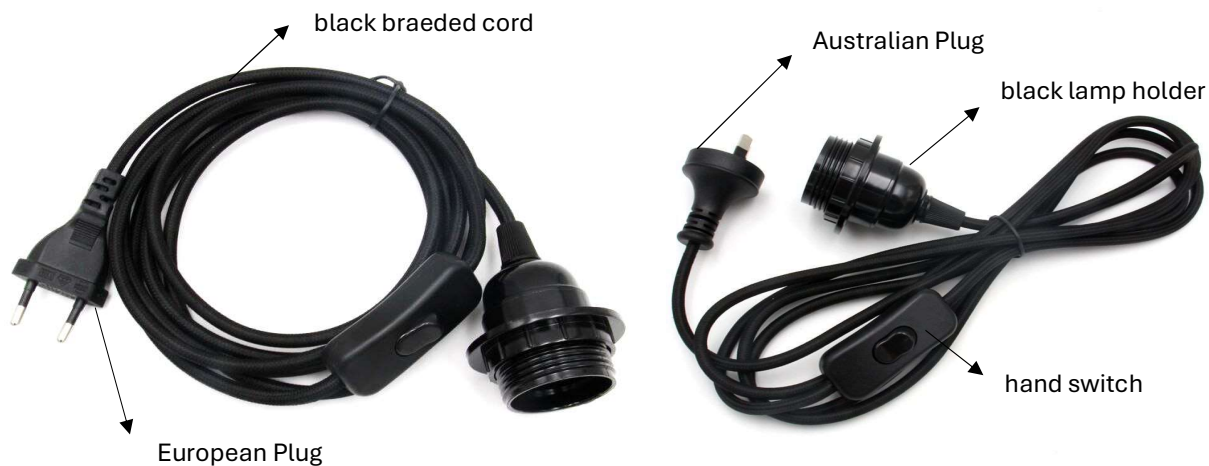

EUROPE

FITTING	CORD	LAMP HOLDER	SWITCH	PLUG	CERT	PRICE/EA
HANGING LAMP	2 meter braeded, 2 core cable	E27 with 2 rings	N/A	N/A	VDE/CE	90,000
TABLE LAMP	2 meter braeded, 2 core cable	E27	Hand switch	EU Plug	VDE/CE	90,000
FLOOR LAMP	3 meter braeded, 2 core cable	E27	Foot switch	EU Plug	VDE/CE	100,000

JAPAN

FITTING	CORD	LAMP HOLDER	PSE SWITCH	PSE PLUG	CERT	PRICE/EA
TABLE LAMP	2 meter braeded, 2 core cable	UL E27	Hand switch	Flat Plug	PSE	95,000
FLOOR LAMP	3 meter braeded, 2 core cable	UL E27	Hand switch	Flat Plug	PSE	115,000

UNITED KINGDOM

FITTING	CORD	LAMP HOLDER	SWITCH	PLUG	CERT	PRICE/EA
TABLE LAMP	2 meter braeded, 2 core cable	E27	Hand switch	UK Plug	VDE/CE	110,000
FLOOR LAMP	3 meter braeded, 2 core cable	E27	Foot switch	UK Plug	VDE/CE	125,000

UNITED STATES

FITTING	CORD	LAMP HOLDER	SWITCH	PLUG	CERT	PRICE/EA
HANGING LAMP	2 meter braeded, 2 core cable	E27 with 2 rings	N/A	N/A	UL	95,000
TABLE LAMP	2 meter braeded, 2 core cable	E27	Hand switch	US Plug	UL	90,000
FLOOR LAMP	3 meter braeded, 2 core cable	E27	Foot switch	US Plug	UL	105,000