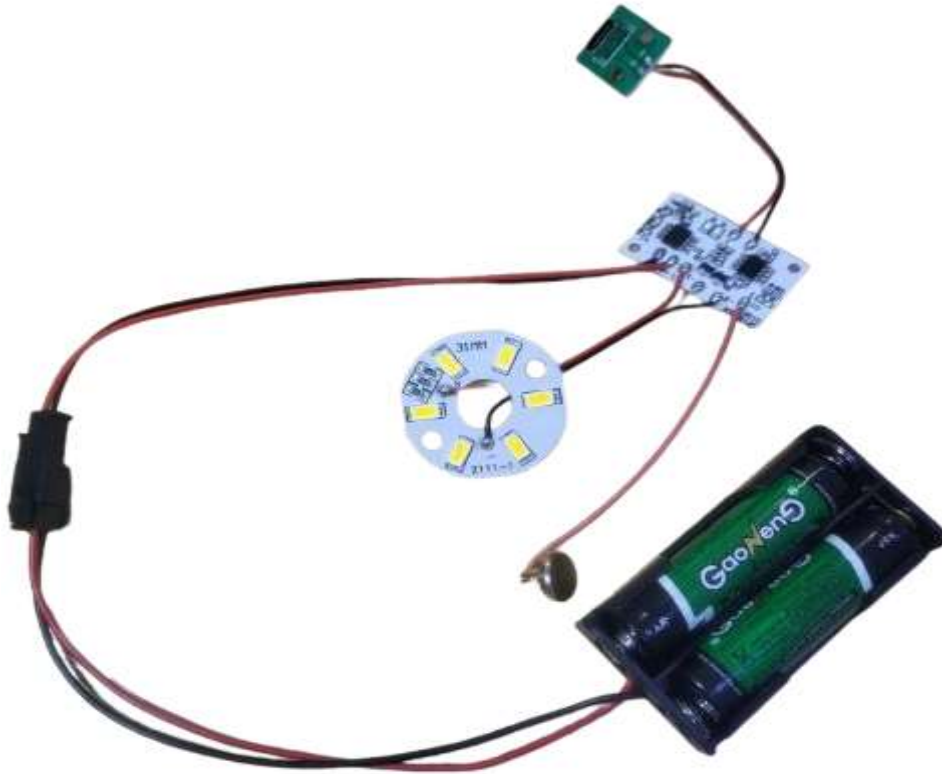

CV. MULTI JAYA DINAMIKA

Office: Villa Bukit Mas Paris SA 11 Surabaya

Contact: 08113075177 | admin@multijayadinamika.com

www.multijayadinamika.com

PRICE LIST OF LED (LIGHT-EMITTING DIODE)

as at 1st September 2024